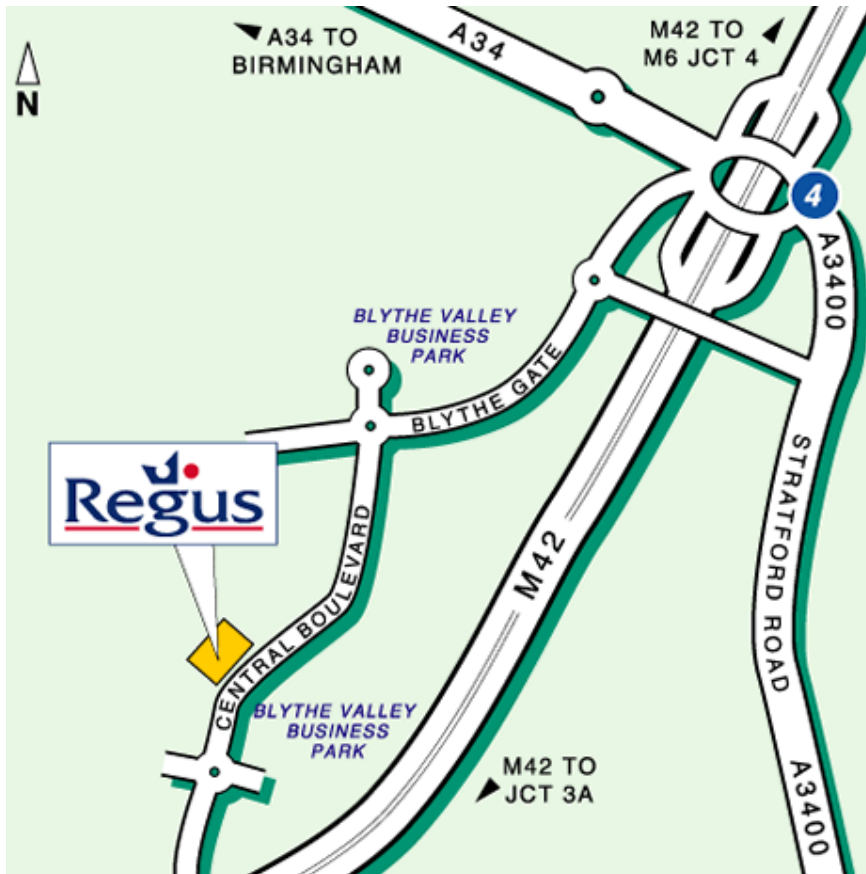

NATIONAL RECRUITMENT OFFICE FOR GENERAL PRACTICE TRAINING

Central Boulevard
Blythe Valley Business Park
Solihull
West Midlands
B90 8AG

Tel: 01564 711177

Directions:

- Leave **M42** at Junction **4**
- Immediately follow sign post & filter lane to **Blythe Valley Business Park**
- At 2nd roundabout (fountain) turn **LEFT**
- **Regus Business Centre** building is 400m on the right hand side.

- Blythe Valley Business Park is approximately 20 minutes by taxi from **Birmingham International** Rail station and Airport.